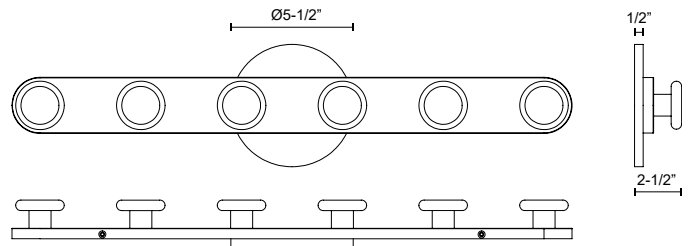

Optional Backplate Accessory

KUZCO

CANADA: 19054 28TH AVENUE - SURREY, BC V3Z 6M3
USA: 3035 E. LONE MOUNTAIN ROAD - LAS VEGAS, NV 89081

WWW.KUZCOLIGHTING.COM

© 2021 KUZCO LIGHTING. ALL RIGHTS RESERVED.

COMMENT