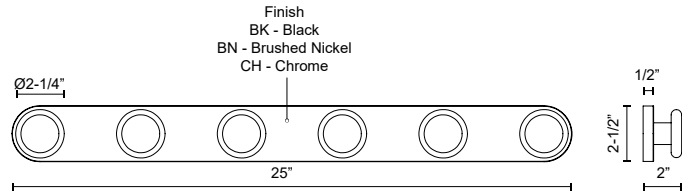

REZZ VL63425

VANITY

PROJECT

SPECIFICATION DETAILS

Fixture Dimensions	W25" x H2-1/2" x E2"
Light Source	AC LED Module
Wattage	17W
Total Lumens	1270lm
Delivered Lumens	610lm*
Voltage	120V
Color Temperature	3000K
CRI (Ra)	90CRI
Optional Color Temps	2700K - 5000K Available, Minimum Order Quantities Apply
LED Rated Life	50,000 hours
Dimming	100% - 10%, ELV Dimmer (Not Included)
Glass Details	Opal Glass
ADA Compliant	Yes
Location	Damp
Mounting Style	All Orientation; Wall;
Canopy Dimensions	D5-1/2" x E1/2"
Paint Finish	BK02; BN01; CH01;

* For custom options, consult factory for details.

* For warranty information, please visit www.kuzcolighting.com/warranty

DESCRIPTION

Inspired by timeless shapes and forms of vanity lighting with an elevated twist, the Rezz Collection aims to please. With ample LED lighting for all your vanity needs and a shape that will never go out of fashion, the Rezz Collection has it all.